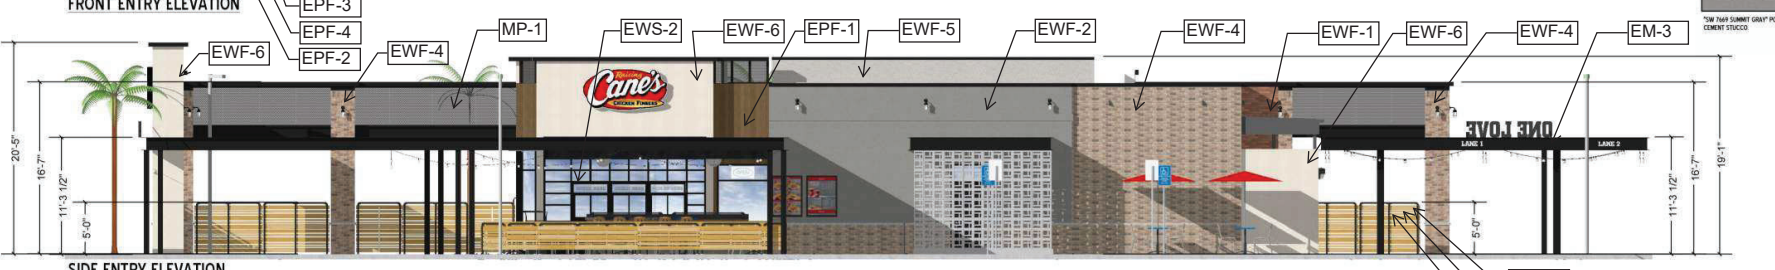

C886 Imperial Beach CA - Walk-Up Elevations w/ DT Canopy

MATERIAL FINISHES

<p>EM-3</p>  <p>POWDER COATED STEEL WHITE BLACK FINISH</p>	<p>EM-4</p>  <p>RECLAIMED METAL PANEL. VINTAGE CAR HOOD. OCCURS AT FACE OF THE 'Y' ELEMENT ONLY</p>	<p>EWF-1</p>  <p>SELDEN NORMAN BRICK MASONRY. MEDIUM RANGE. SMOOTH. IRON SPIKE. MODIFIED TO MATCH SOLIDON PRODUCTS TO BE WEATHERED. HORIZONTAL STONE. VERTICAL JOINTS ARE FLUSH</p>
<p>EWF-2</p>  <p>7/8" 769 SUMMIT GRAY PORTLAND CEMENT STUCCO</p>	<p>EWF-4</p>  <p>BORAL ALBANY QUEEN BRICK. MODIFIED TO MATCH SOLIDON PRODUCTS TO BE WEATHERED. HORIZONTAL STONE. VERTICAL JOINTS ARE FLUSH</p>	<p>EWF-5</p>  <p>1/2" MOUNTAIN FORT PORTLAND CEMENT STUCCO</p>
<p>EWF-6</p>  <p>1/4" OYSTER SHELL CEMENT STUCCO</p>	<p>EWFS-2</p>  <p>ALUMINUM STOREFRONT SYSTEM. FINISH: ANODIZED BLACK</p>	
<p>EPF-1</p>  <p>NICHIA ARCHITECTURAL PANELS. VINTAGEWOOD CLEAR. VERTICALLY INSTALLED</p>	<p>MP-1</p>  <p>MESH PANELS. MESH: 1/4" (6.35MM) PERFORATED ALUM. PANEL. POWDER COATED BLACK</p>	
<p>EPF-3</p>  <p>ENGLISH WALNUT FOR BENCHES/RAILINGS</p>	<p>EPF-2</p>  <p>MOOSAARY FOR BENCHES/RAILINGS</p>	
	<p>EPF-4</p>  <p>WEATHERED TEAK FOR BENCHES/RAILINGS</p>	

Rainier
Cane's
CHICKEN FINGERS

OPEN

♿
HANDICAPPED
PARKING
PERMIT
REQUIRED

♿
HANDICAPPED
PARKING
PERMIT
REQUIRED

R5

NO LEFT TURN
DO NOT ENTER

ORDER HERE ORDER HERE PICK-UP HERE

Palm Avenue