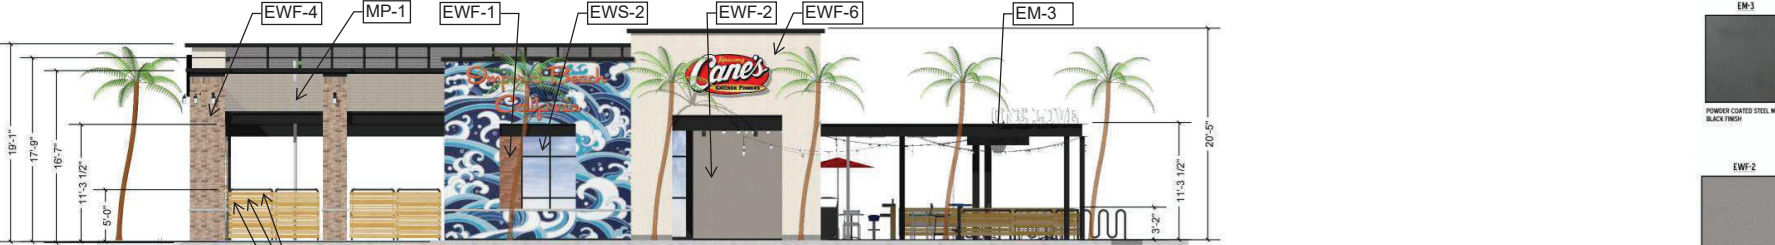

C886 Imperial Beach CA - Walk-Up Elevations w/ DT Canopy

MATERIAL FINISHES

<p>EM-3</p>  <p>POWDER COATED STEEL WHITE BLACK FINISH</p>	<p>EM-4</p>  <p>RECLAIMED METAL PANEL. VINTAGE CAR HOOD. OCCURS AT FACE OF THE 'Y' ELEMENT ONLY</p>	<p>EWF-1</p>  <p>SELDEN NORMAN BRICK MASONRY. MEDIUM RANGE. SMOOTH. IRON SPIKE. MODIFIED TO MATCH SOLIDON PRODUCTS TO BE WEATHERED. HORIZONTAL STONE. VERTICAL JOINTS ARE FLUSH</p>
<p>EWF-2</p>  <p>7/8" 769 SUMMIT GRAY PORTLAND CEMENT STUCCO</p>	<p>EWF-4</p>  <p>BORAL ALBANY QUEEN BRICK. MODIFIED TO MATCH SOLIDON PRODUCTS TO BE WEATHERED. HORIZONTAL STONE. VERTICAL JOINTS ARE FLUSH</p>	<p>EWF-5</p>  <p>1/2" MOUNTAIN FORT PORTLAND CEMENT STUCCO</p>
<p>EWF-6</p>  <p>1/4" OYSTER SHELL CEMENT STUCCO</p>	<p>EWFS-2</p>  <p>ALUMINUM STOREFRONT SYSTEM. FINISH: ANODIZED BLACK</p>	
<p>EPF-1</p>  <p>NICHIA ARCHITECTURAL PANELS. VINTAGEWOOD CLEAR. VERTICALLY INSTALLED</p>	<p>MP-1</p>  <p>MESH PANELS. MESH: 1/4" (6.35MM) PERFORATED ALUM. PANEL. POWDER COATED BLACK</p>	
<p>EPF-3</p>  <p>ENGLISH WALNUT FOR BENCHES/RAILINGS</p>	<p>EPF-2</p>  <p>MOOSAARY FOR BENCHES/RAILINGS</p>	
	<p>EPF-4</p>  <p>WEATHERED TEAK FOR BENCHES/RAILINGS</p>	

Rainier
Cane's
CHICKEN FINGERS

OPEN

♿
HANDICAPPED
PARKING
PERMIT
REQUIRED

♿
HANDICAPPED
PARKING
PERMIT
REQUIRED

R5

NO LEFT TURN
DO NOT ENTER

ORDER HERE ORDER HERE PICK-UP HERE

Palm Avenue