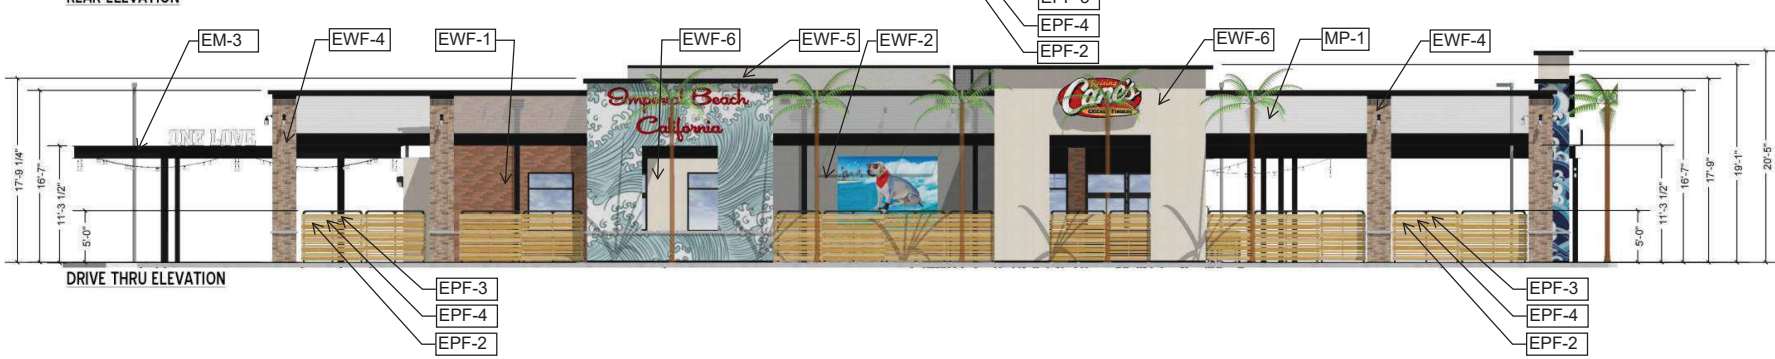

C886 Imperial Beach CA - Walk-Up Elevations w/ DT Canopy

MATERIAL FINISHES

<p>EM-3</p>  <p>POWDER COATED STEEL WHITE BLACK FINISH</p>	<p>EM-4</p>  <p>RECLAIMED METAL PANEL. VINTAGE CAR HOOD. OCCURS AT FACE OF THE 'Y' ELEMENT ONLY</p>	<p>EWF-1</p>  <p>SELDEN NORMAN BRICK MASONRY. MEDIUM RANGE. SMOOTH. IRON SPIKE. MODIFIED TO MATCH SOLIDON PRODUCTS TO BE WEATHERED. HORIZONTAL STONE. VERTICAL JOINTS ARE FLUSH</p>
<p>EWF-2</p>  <p>7/8" 769 SUMMIT GRAY PORTLAND CEMENT STUCCO</p>	<p>EWF-4</p>  <p>BORAL ALBANY QUEEN BRICK. MODIFIED TO MATCH SOLIDON PRODUCTS TO BE WEATHERED. HORIZONTAL STONE. VERTICAL JOINTS ARE FLUSH</p>	<p>EWF-5</p>  <p>1/2" MOUNTAIN FORT PORTLAND CEMENT STUCCO</p>
<p>EWF-6</p>  <p>1/4" OYSTER SHELL CEMENT STUCCO</p>	<p>EWFS-2</p>  <p>ALUMINUM STOREFRONT SYSTEM. FINISH: ANODIZED BLACK</p>	
<p>EPF-1</p>  <p>NICHIA ARCHITECTURAL PANELS. VINTAGEWOOD CLEAR. VERTICALLY INSTALLED</p>	<p>MP-1</p>  <p>MESH PANELS. MESH: 1/4" (6.35MM) PERFORATED ALUM. PANEL. POWDER COATED BLACK</p>	
<p>EPF-3</p>  <p>ENGLISH WALNUT FOR BENCHES/RAILINGS</p>	<p>EPF-2</p>  <p>MOOSAARY FOR BENCHES/RAILINGS</p>	
	<p>EPF-4</p>  <p>WEATHERED TEAK FOR BENCHES/RAILINGS</p>	

Rainier
Cane's
CHICKEN FINGERS

OPEN

♿
HANDICAPPED
PARKING
PERMIT
REQUIRED

♿
HANDICAPPED
PARKING
PERMIT
REQUIRED

R5

NO LEFT TURN
DO NOT ENTER

ORDER HERE ORDER HERE PICK-UP HERE

Palm Avenue