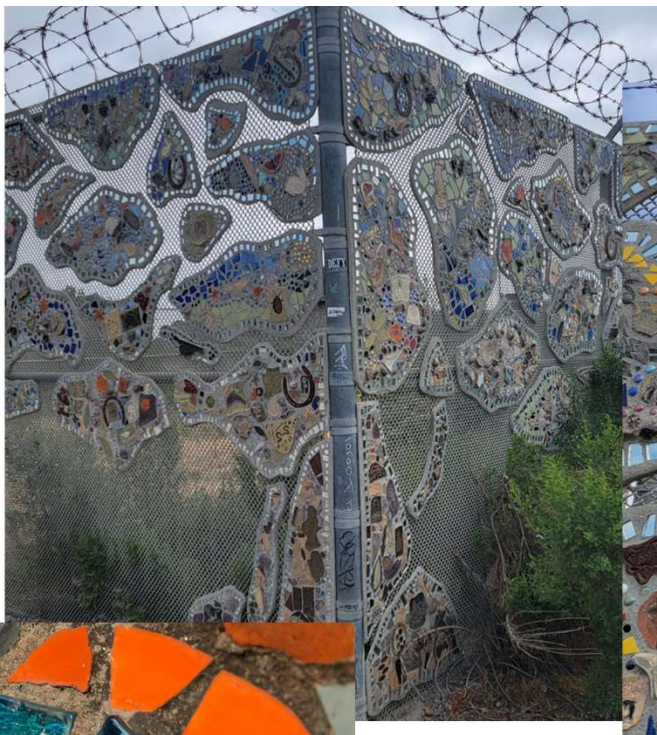

District 1 Public Art Proposed Mosaic Panels at Bikeway

A Collaborative Project

Imperial Beach Arts Bureau

&

City of Imperial Beach

Vicinity Map

Proposed Public Art Project in District 1

Mosaic Panels on Fence Adjacent to the Bikeway

Aerial View

Proposed Location for New Mosaic Panel on Existing Chain Link Fence Posts

Location of community event to produce mosaic panel artwork

Public Works Building

Proposed Mosaic Panel Location

Bayshore Bikeway
(view facing east)

Mosaic Art Examples

Mosaic Art Examples

Additional Issues

- Theme: Turtles, Wildlife
- Artist: Rob Tobin, with community involvement
- Mosaic Tile on Hardibacker (or similar) board
- Finished Panels to be bolted to fence posts
- Budget - \$10,000 (\$5,000 by IBAB)
- 2 or 3 community events to attach tile to boards, then artist grouts the panels
- Community Mosaic Event 1 on October 19 at Farmers Market
- Community Mosaic Event 2 on October 26 at Public Works parking lot (same day as Art Bike Ride)
- Installation on site by Artist in November, December 2024