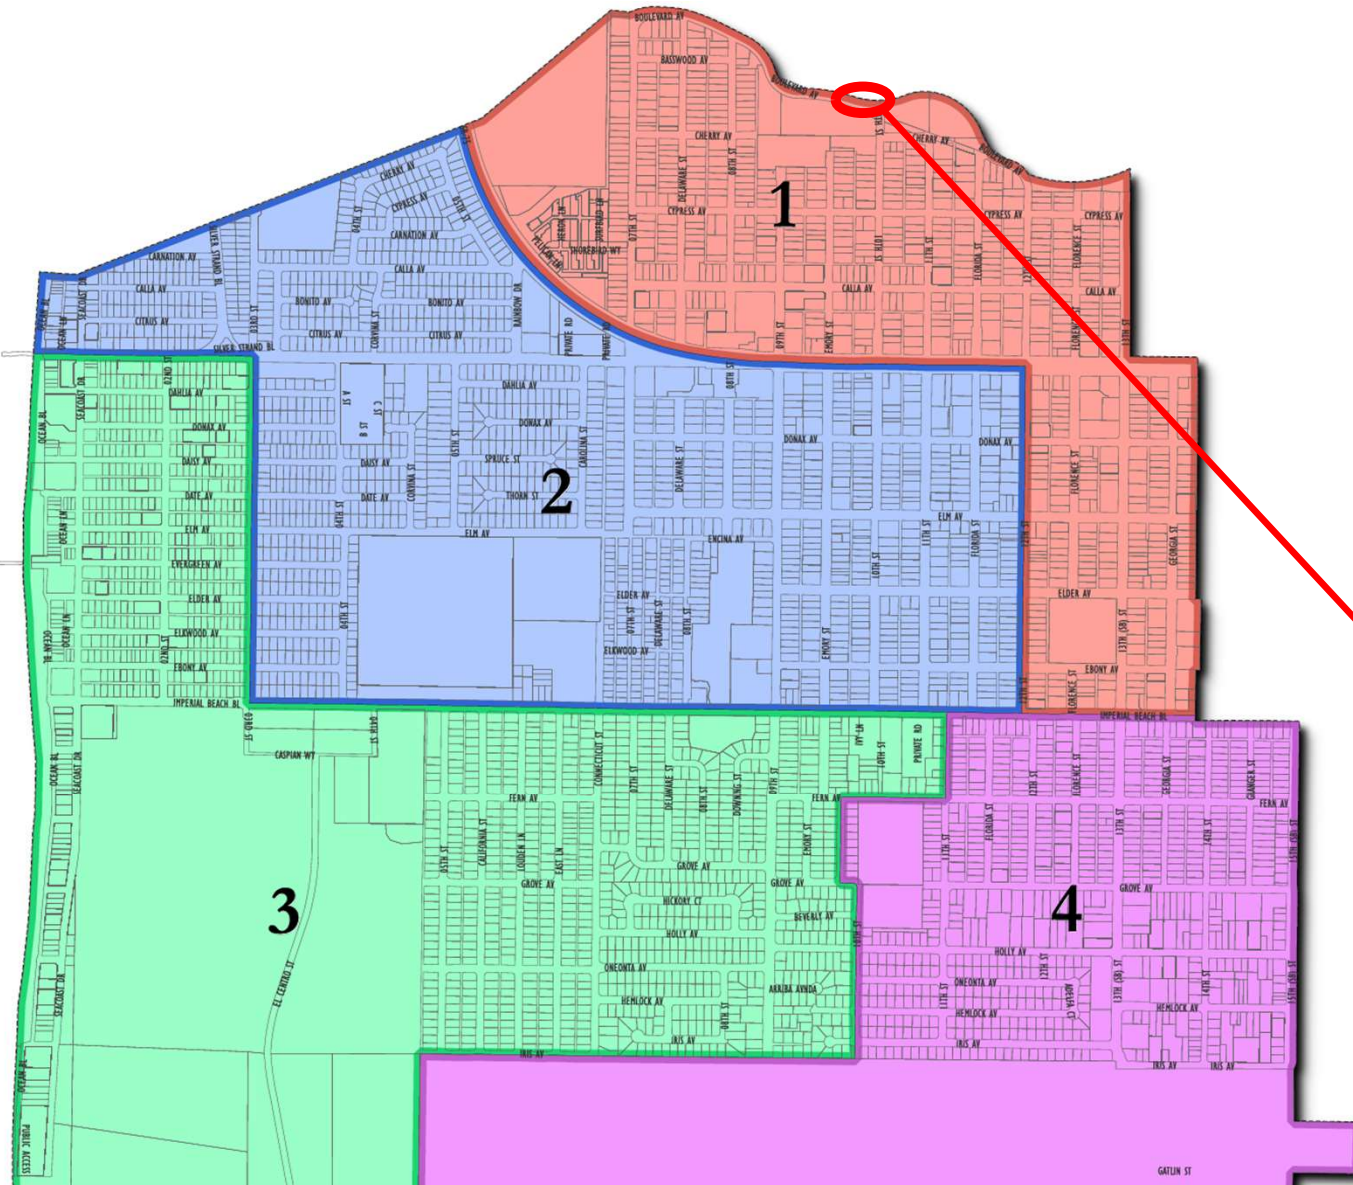

District 1 Public Art Proposed Mosaic Panels at Bikeway

A Collaborative Project

Imperial Beach Arts Bureau

&

City of Imperial Beach

Vicinity Map

Proposed Public Art Project in District 1

Mosaic Panels on Fence Adjacent to the Bikeway

Aerial View

Proposed Location for New Mosaic Panel on Existing Chain Link Fence Posts

Location of community event to produce mosaic panel artwork

Public Works Building

Proposed Mosaic Panel Location

Bayshore Bikeway
(view facing east)

Mosaic Art Examples

Mosaic Art Examples

Additional Issues

- Theme: Turtles, Wildlife
- Artist: Rob Tobin, with community involvement
- Mosaic Tile on Hardibacker (or similar) board
- Finished Panels to be bolted to fence posts
- Budget - \$10,000 (\$5,000 by IBAB)
- 2 or 3 community events to attach tile to boards, then artist grouts the panels
- Community Mosaic Event 1 on October 19 at Farmers Market
- Community Mosaic Event 2 on October 26 at Public Works parking lot (same day as Art Bike Ride)
- Installation on site by Artist in November, December 2024