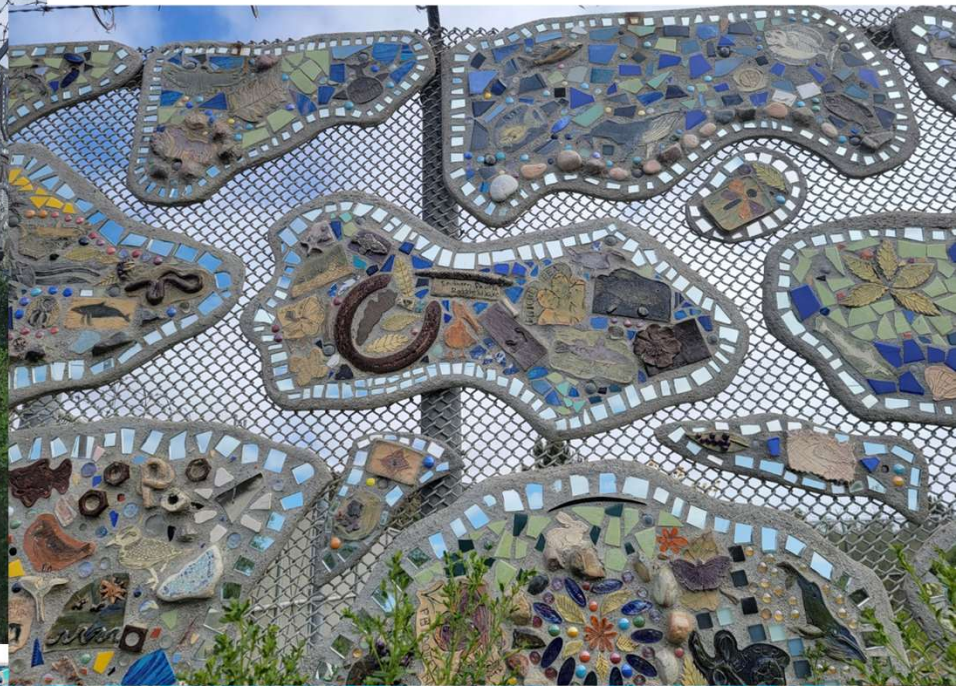

District 1 Public Art Proposed Mosaic Panels at Bikeway

A Collaborative Project

Imperial Beach Arts Bureau

&

City of Imperial Beach

Vicinity Map

Proposed Public Art Project in District 1

Mosaic Panels on Fence Adjacent to the Bikeway

Aerial View

Proposed Location for New Mosaic Panel on Existing Chain Link Fence Posts

Location of community event to produce mosaic panel artwork

Public Works Building

Proposed Mosaic Panel Location

Bayshore Bikeway
(view facing east)

Mosaic Art Examples

Mosaic Art Examples

Additional Issues

- Theme: Turtles, Wildlife
- Artist: Rob Tobin, with community involvement
- Mosaic Tile on Hardibacker (or similar) board
- Finished Panels to be bolted to fence posts
- Budget - \$10,000 (\$5,000 by IBAB)
- 2 or 3 community events to attach tile to boards, then artist grouts the panels
- Community Mosaic Event 1 on October 19 at Farmers Market
- Community Mosaic Event 2 on October 26 at Public Works parking lot (same day as Art Bike Ride)
- Installation on site by Artist in November, December 2024