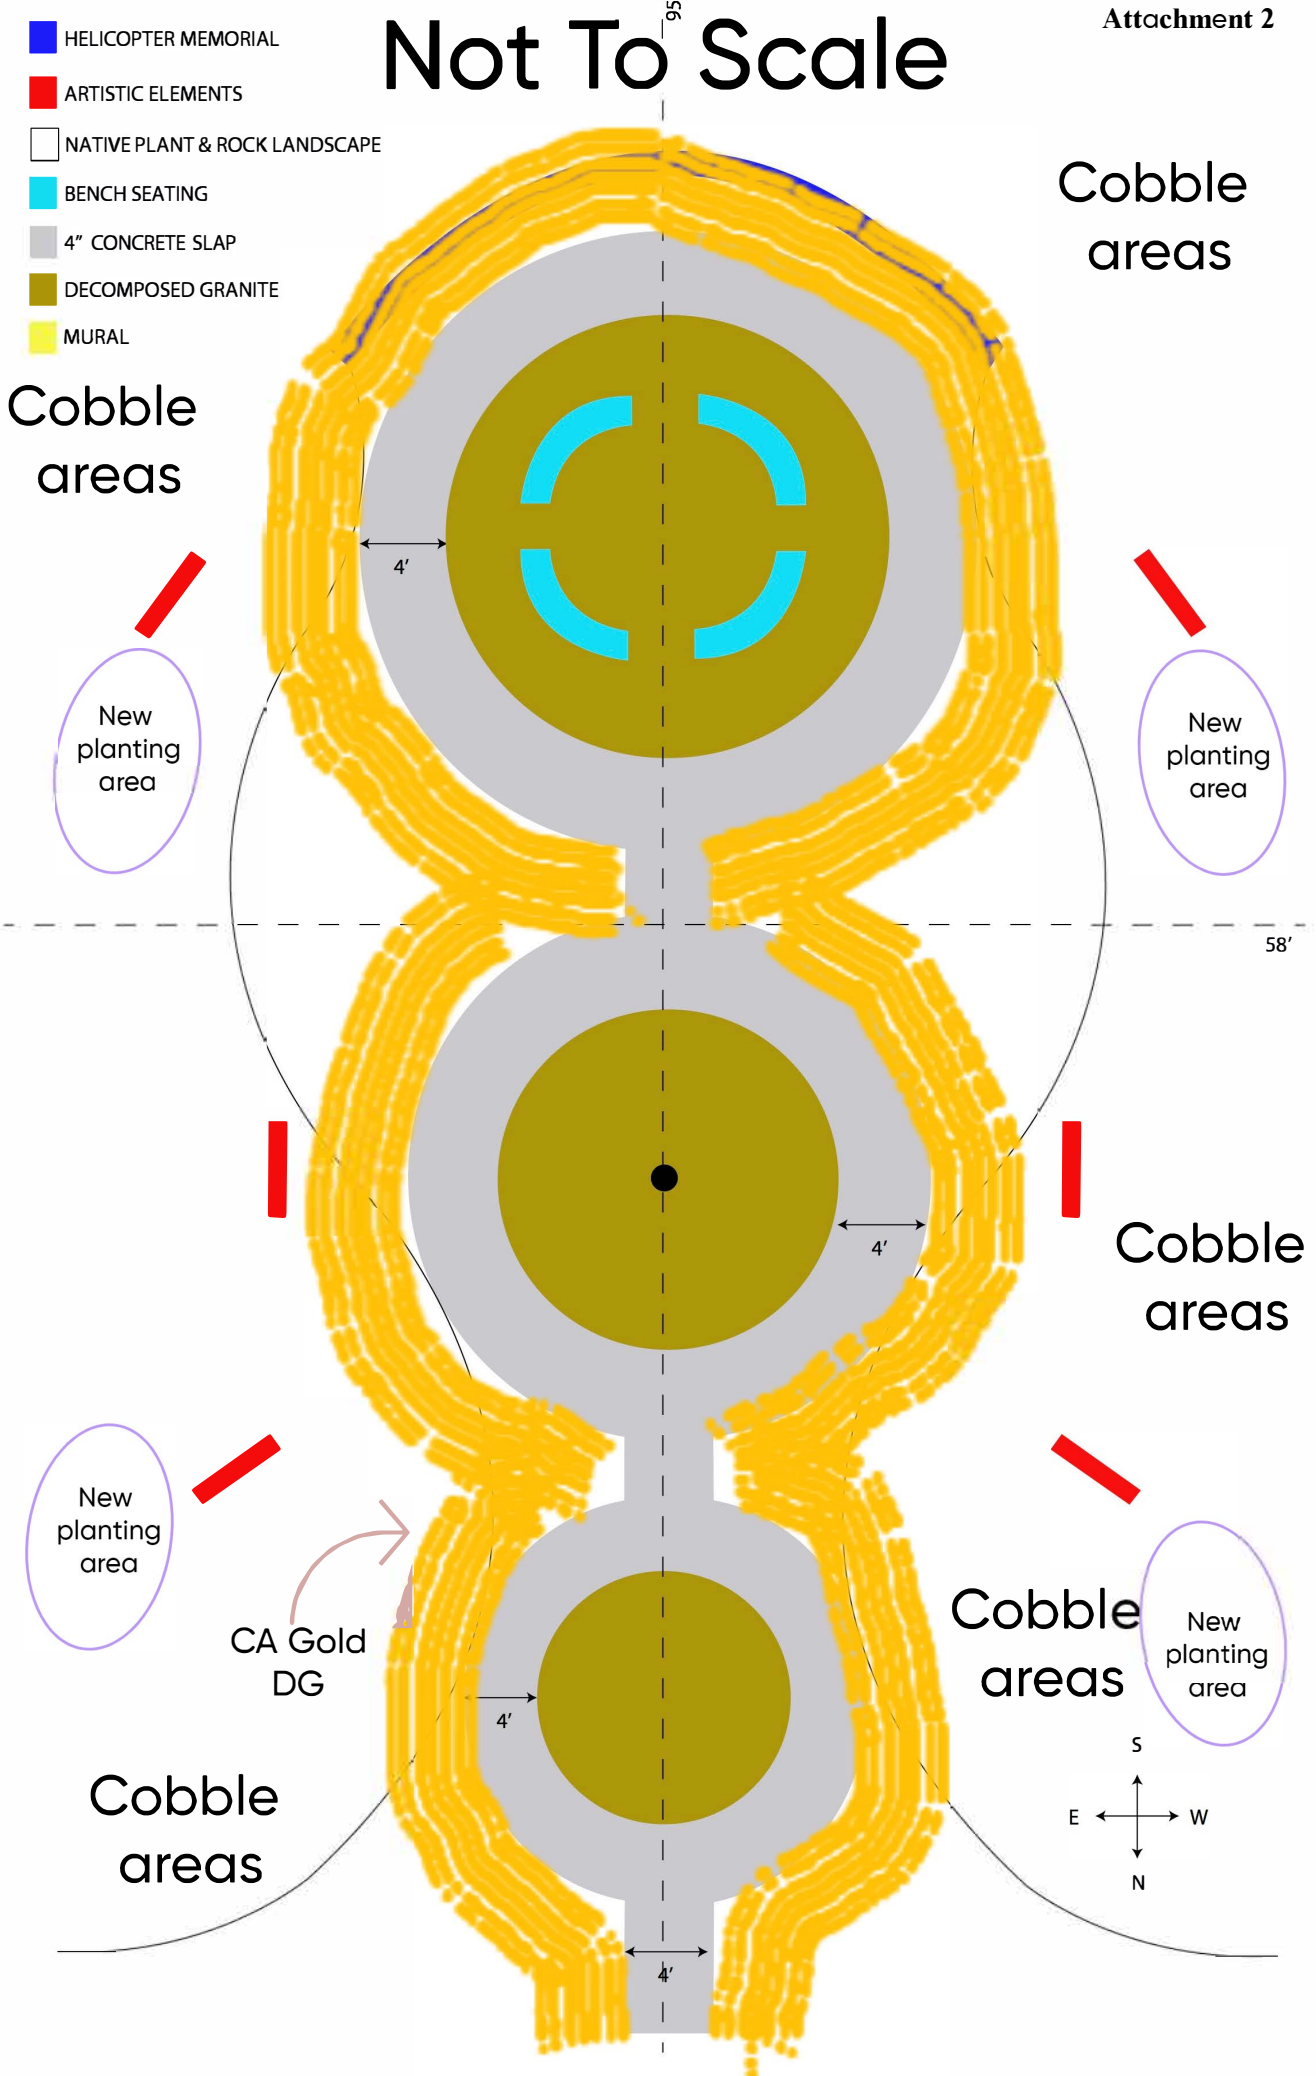

Not To Scale

- HELICOPTER MEMORIAL
- ARTISTIC ELEMENTS
- NATIVE PLANT & ROCK LANDSCAPE
- BENCH SEATING
- 4" CONCRETE SLAP
- DECOMPOSED GRANITE
- MURAL

Cobble areas

Cobble areas

New planting area

New planting area

58'

Cobble areas

New planting area

CA Gold DG

Cobble areas

New planting area

Cobble areas

4'

4'

4'

4'