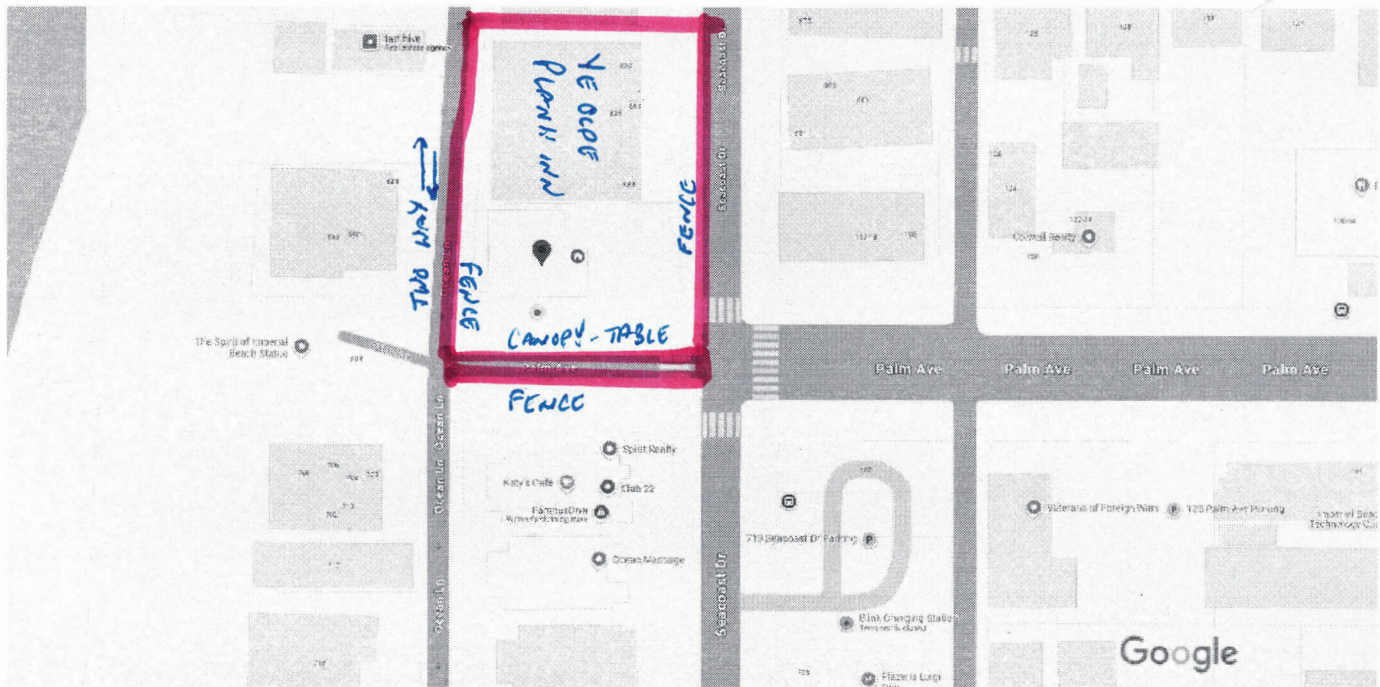

Google Maps

24 Palm Ave

Map data ©2025 INEGI, Google 20 ft

24 Palm Ave

Building

- 
Directions
- 
Save
- 
Nearby
- 
Send to phone
- 
Share

 24 Palm Ave, Imperial Beach, CA 91932

Photos

PAIM AVE

STOP

TABLES

VENUES

HC

DOOR

SW

SW

PARKING

SW

SPLIT

ALLEY

FENCE

INDEX

24 PAIM AVE
100 Perical Beach CA 91932

Key

- Red = Fencing
- Blue = Port-a-Potty (4)
- Green = Storm Drain
- Orange = Thru Traffic