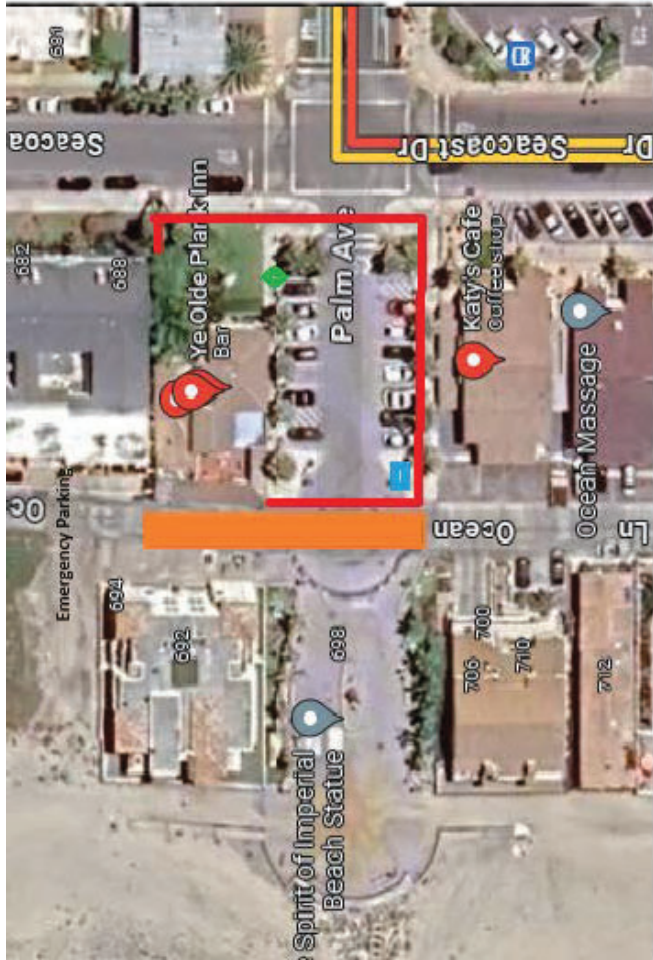

Google Maps

24 Palm Ave

Map data ©2025 INEGI, Google 20 ft

24 Palm Ave

Building

- 
Directions
- 
Save
- 
Nearby
- 
Send to phone
- 
Share

 24 Palm Ave, Imperial Beach, CA 91932

Photos

PAIM AVE

STOP

TABLES

VENUES

HC

DOOR

SW

SW

PARKING

SW

SPLIT

ALLEY

FENCE

INDEX

24 PAIM AVE
100 Perical Beach CA 91932

Key

- Red = Fencing
- Blue = Port-a-Potty (4)
- Green = Storm Drain
- Orange = Thru Traffic